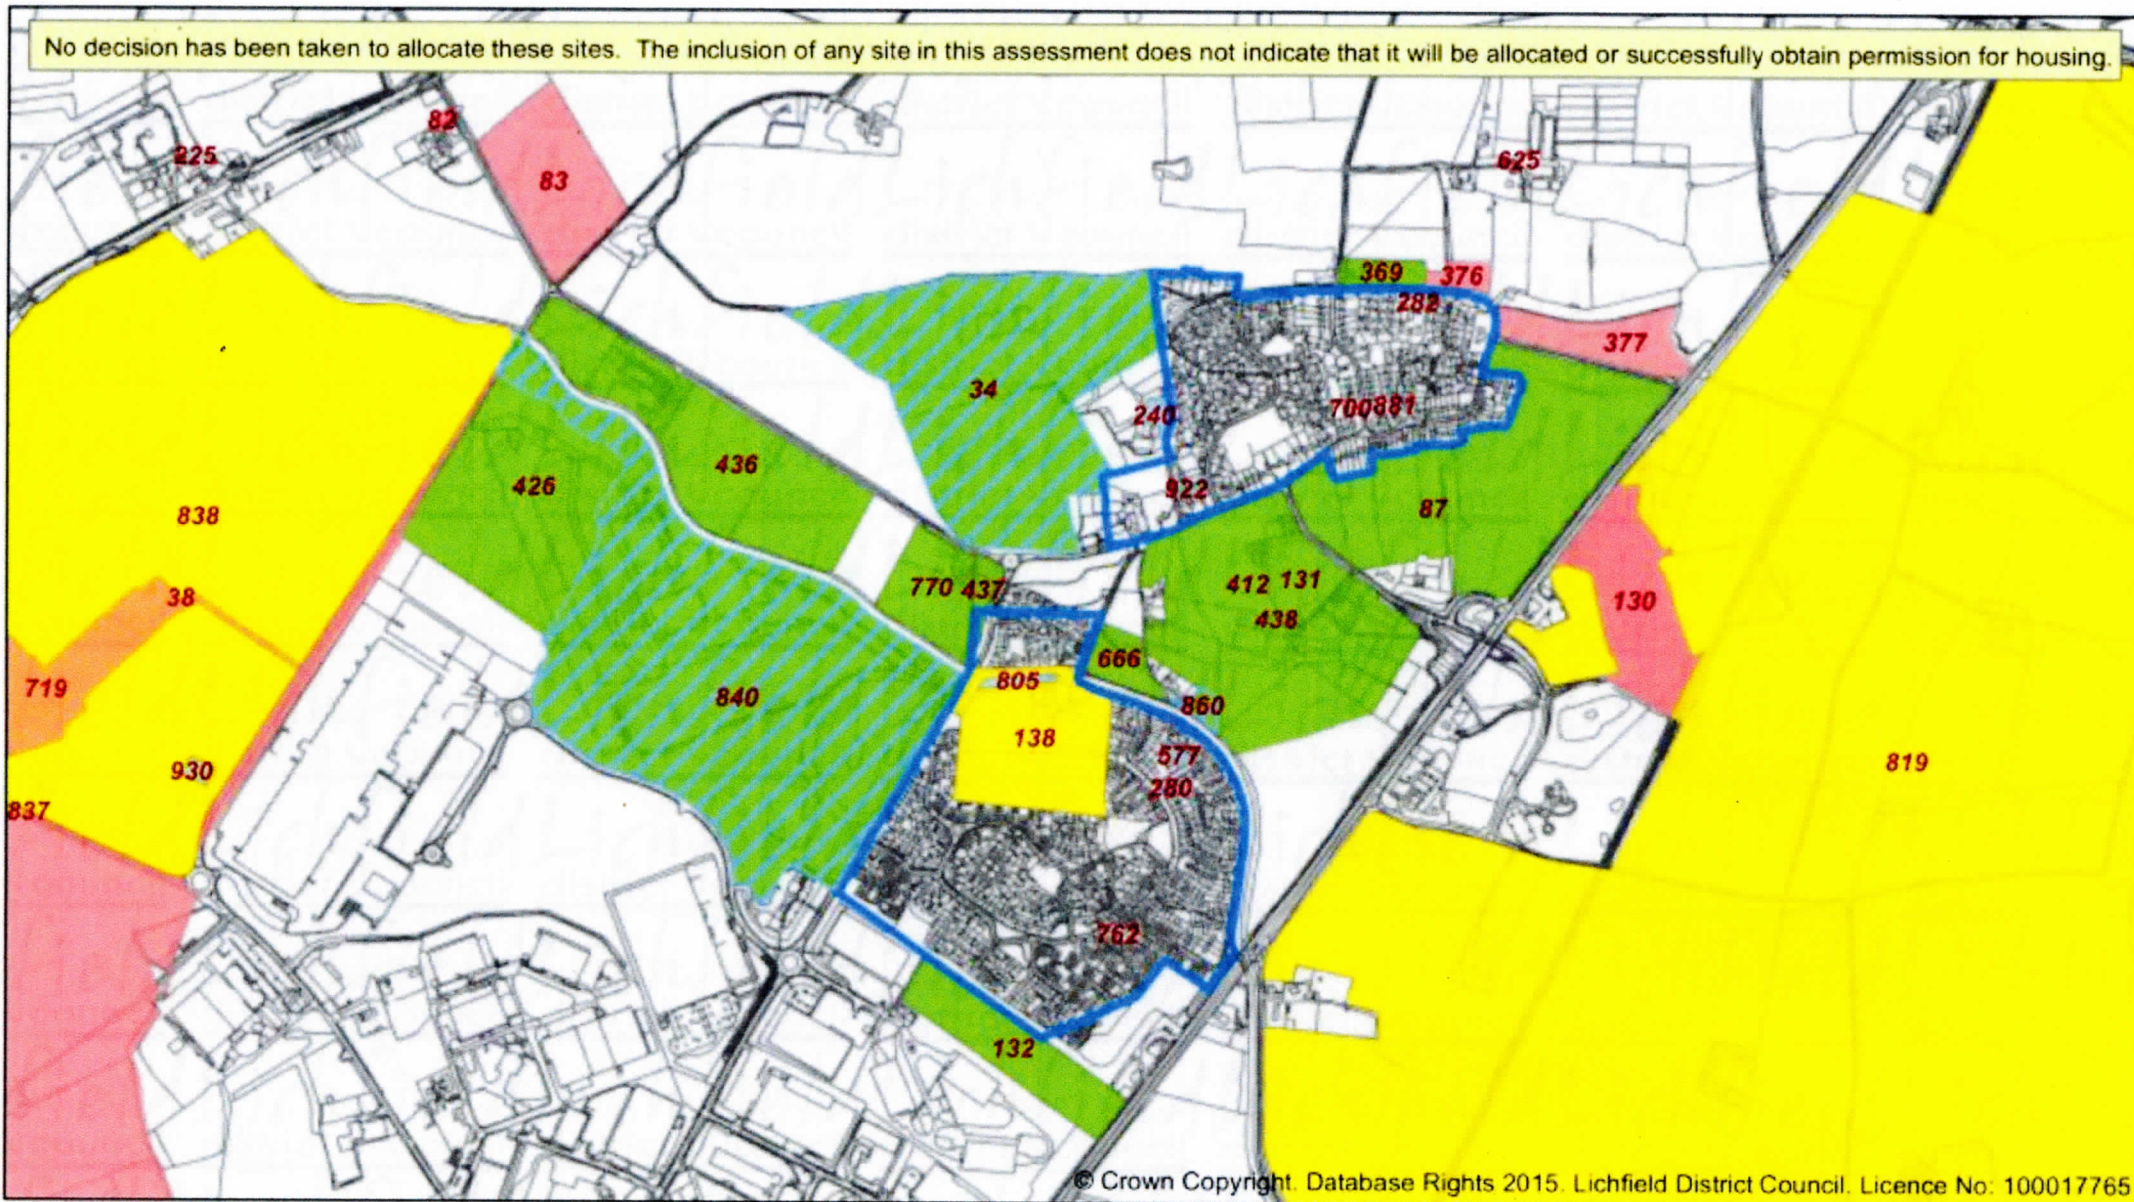

No decision has been taken to allocate these sites. The inclusion of any site in this assessment does not indicate that it will be allocated or successfully obtain permission for housing.

© Crown Copyright. Database Rights 2015. Lichfield District Council. Licence No: 100017765

Fradley

NOT TO SCALE

SHLAA Sites 2014-2015

- Complete
- Deliverable
- Developable
- Not Developable
- Settlement Boundary
- District Boundary
- Site with Planning Permission
- Site under construction
- Green Belt Site